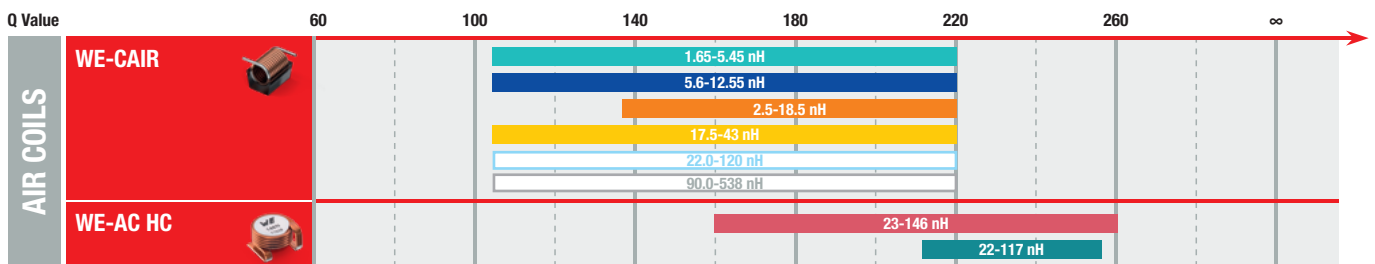

Need a higher Q factor?

0201	3136	5910
0402	1322	1010
0603	1340	1212
0805	3168	
1008	4248	

RF Product Portfolio:
www.we-online.com/signal-and-communications